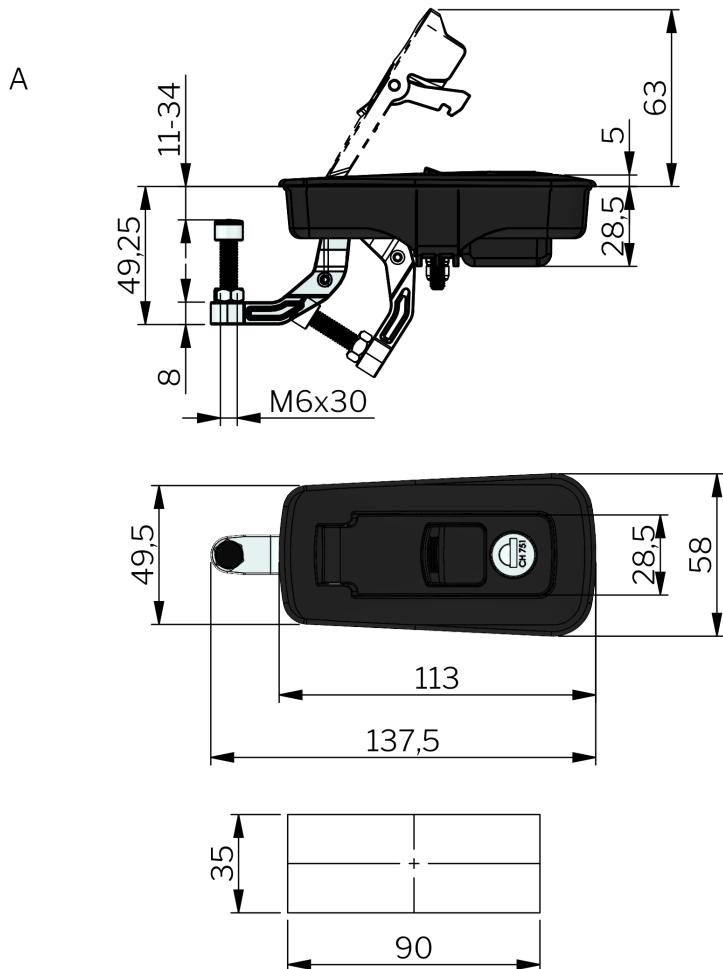

FLUSH COMPRESSION LATCH SEALED

Flush mounted compression latch sealed against water and dust. The latch has adjustable grip range 11–61 mm and is suitable for door thickness up to 7 mm. Available with keyed to differ or keyed alike cylinders. Key codes for keyed to differ and key code CH751 is stamped on the cylinder barrel dust cap. Other key codes are only shown on the inside of the latch.

Delivered with mounting bracket for quick and easy assembling. PUR-gasket and O-rings ensure IP66 water and dust protection.

MATERIAL

Latching arm inside sealed area: Zinc die cast, zinc plated

Gaskets: EPDM

Nut: Steel, zinc plated

Pin: Stainless steel 303

Screw: Steel, zinc plated

O-ring: NBR

Push button: Glass fibre reinforced polyamide (PA6GF30)

RELATED PRODUCTS

Similar products: 2-396, 2-397

Accessories: 2-398, 281570-007000

Use the Index Code at industrilas.com

TECHNICAL INFORMATION

Key extraction: Open / Closed

Standards: IP66, DIN EN 61373

Optional 3 mm flat gasket when mounting latch on structured surfaces, such as "diamond plate" etc.